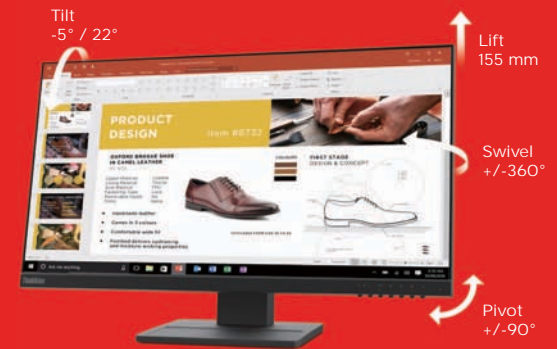

Crafted for Convenience

Designed keeping its users in mind, the ThinkVision E24-28 provides a lift range of up to 155 mm, tilt angles of -5° / 22°, swivel angles of +/-360°, and a pivot range of +/-90°, giving employees the option to customize the monitor any way they want, minimizing neck and back strains and aches. The 100 x 100 mm VESA mount support offers flexible mounting options to optimize the available workspace.