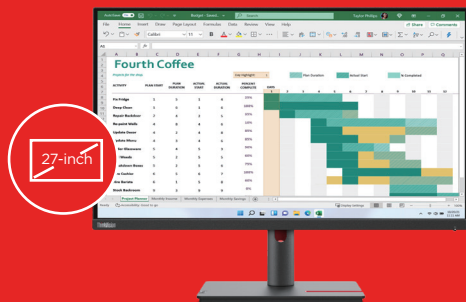

## KEY FEATURES OF THINKVISION T27h-30 MONITOR