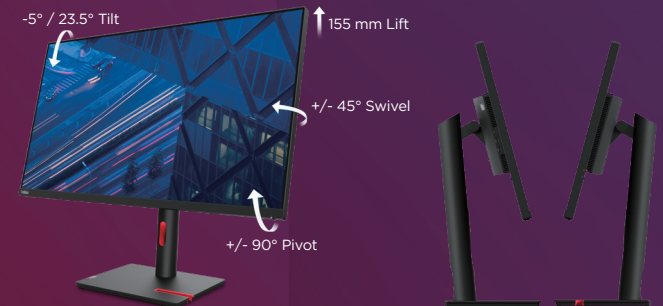

Put your mind and body at ease

ThinkVision T32h-30 Monitor is designed to put you at ease. Its ergonomic stand is highly adjustable and offers an increased lift range so you can lift, tilt, swivel, and pivot the monitor to meet your most comfortable working posture. Add to that an optimal lowest position that is designed to make every user feel comfortable. You can also VESA mount the monitor to keep your desk clutter-free. If you're environmentally conscious this monitor will put your mind at ease too, as it stays up-to-date with the latest TCO 9.0 regulations that meet stringent ecological standards. The ThinkVision T32h-30 Monitor is enveloped in green packaging that is easy on the environment too.

¹ USB Type-C® and USB-C® are registered trademarks of USB Implementers Forum. | ² Actual capacity of power delivery may vary depending upon devices connected or monitor configuration, and may decline with downstream USB ports connected or higher brightness setting. | ³ Supports 2560 x 1440 @ 60Hz as specified in HDMI 2.1.