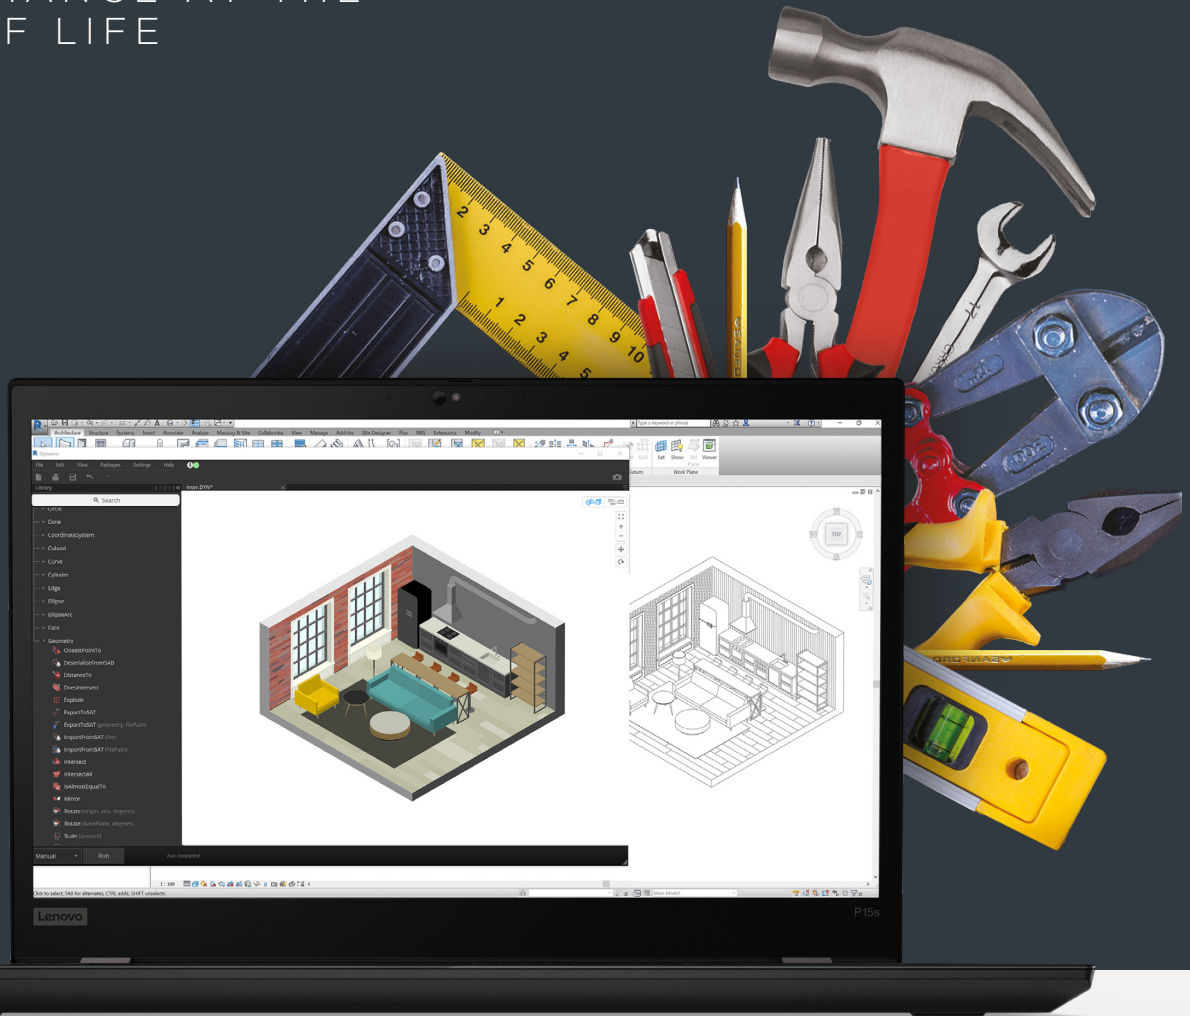

ThinkPad P15s Gen 2

PERFORMANCE AT THE SPEED OF LIFE

DESIGN THAT DELIVERS ON-THE-GO POWER AND PERFORMANCE

A perfect mix of power and performance, the ThinkPad® P15s combines the latest Intel Core processors and NVIDIA professional graphics, all in a thin and light design. Available in a new, stylish storm grey form factor, this ultra-mobile workstation boasts integrated X-Rite factory color calibration for out-of-the-box color accuracy and best in class battery life for work-on-the-go.

Built with an advanced suite of ThinkShield security features and comprehensive MIL-STD testing for ultimate durability, the P15s ignites designers, engineers, and students to be creative anytime, anywhere.

FEATURES

Up to 11th Gen Intel® Core™ i7 Processor

NVIDIA® Discrete Graphics with 4GB VRAM

Numeric keypad

Multiple 15" screen options including HDR400 UHD with X-Rite color calibration

Choice of chassis colors with new Storm Grey option